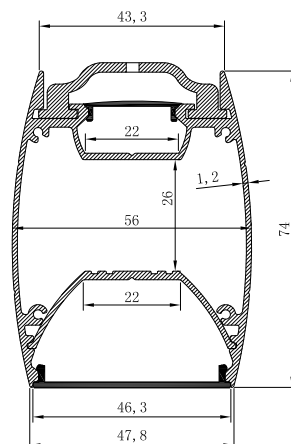

Color  

Unit: mm

## Features:

1. Model: HL-A001
2. Material: AL6063+PC/PMMA
3. Surface: Anodized/Painting
4. Lighting source width: 22mm
5. Length: 4m/max
6. Installation: For offices, conference rooms, supermarkets, home lighting, etc.

## Accessory:

End cap

Suspended Rope

Connector