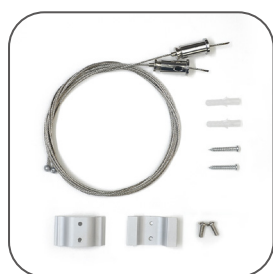

Color  

Unit: mm

## Features:

1. Model: HL-A001
2. Material: AL6063+PC/PMMA
3. Surface: Anodized/Painting
4. Lighting source width: 22mm
5. Length: 4m/max
6. Installation: For offices, conference rooms, supermarkets, home lighting, etc.

## Accessory:

End cap

Suspended Rope

Connector